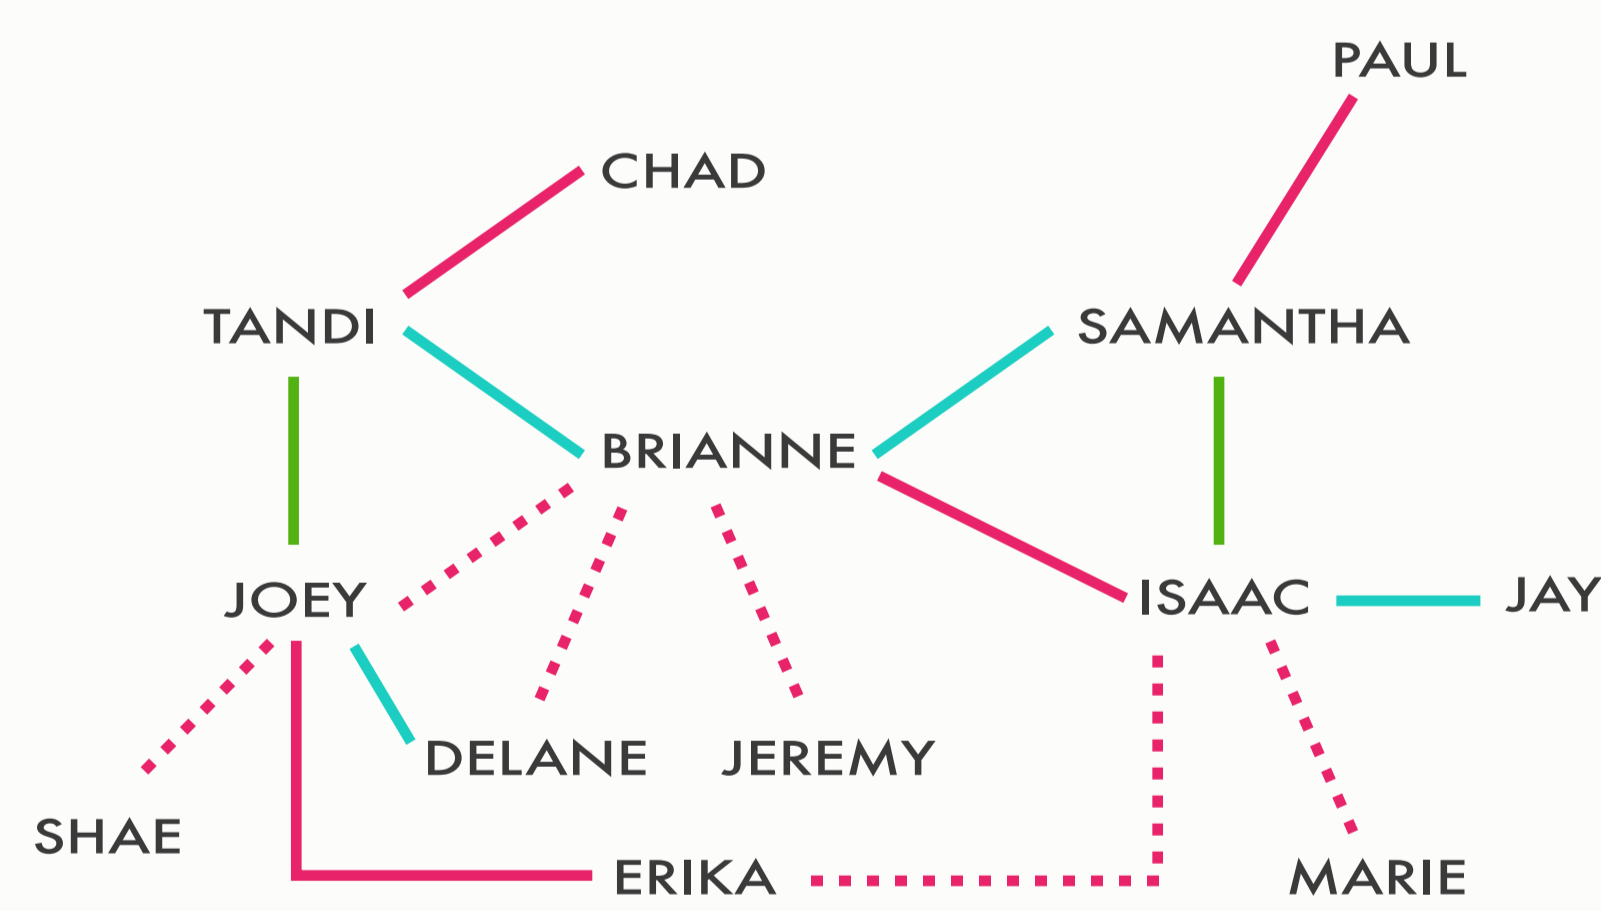

RELATIONSHIP MAP

UNDISCLOSED
UNDISCLOSED

SEASON 2

KEY

- FRIENDS
- FAMILY
- - - EXES
- DATING

PRE-1997

1997 TO MID-1998

EARLY FALL 1998

LATE FALL 1998

WINTER 1998

SPRING 1999

MAY 1999

AUGUST 1999

OCTOBER 1999

NOVEMBER 1999

JANUARY 11, 2000