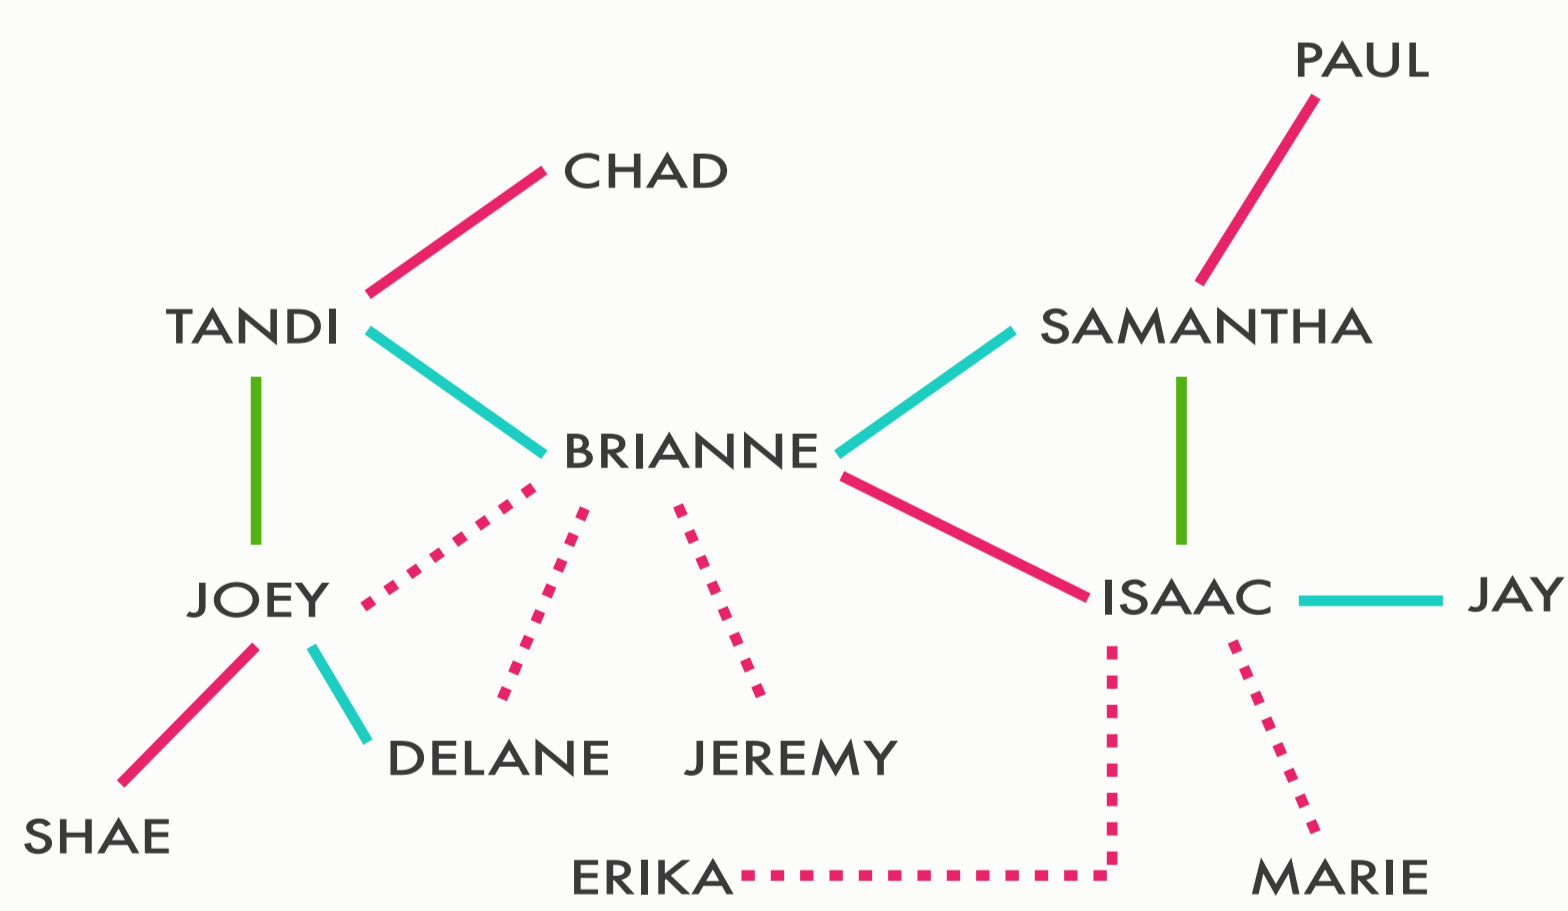

RELATIONSHIP MAP

UNDISCLOSED
UNDISCLOSED

SEASON 2

KEY

- FRIENDS
- FAMILY
- - - EXES
- DATING

PRE-1997

1997 TO MID-1998

EARLY FALL 1998

LATE FALL 1998

WINTER 1998

SPRING 1999

MAY 1999

AUGUST 1999

OCTOBER 1999

NOVEMBER 1999

JANUARY 11, 2000