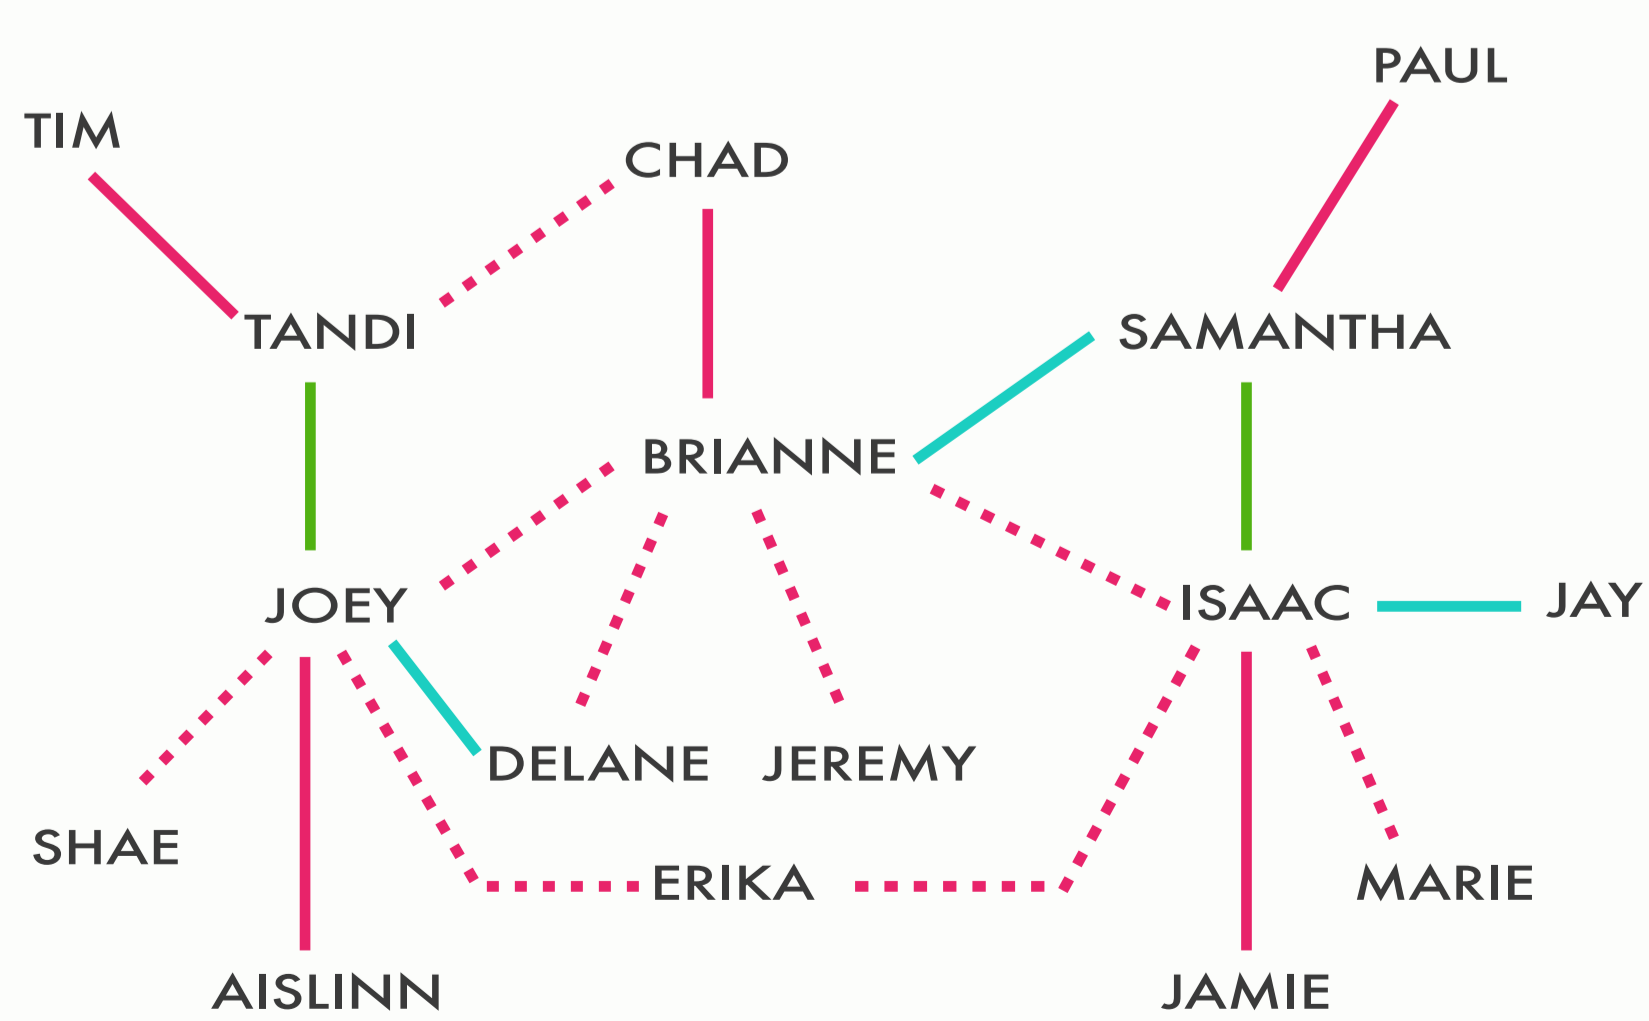

RELATIONSHIP MAP

UNDISCLOSED
UNDISCLOSED

SEASON 2

KEY

- FRIENDS
- FAMILY
- - - EXES
- DATING

PRE-1997

1997 TO MID-1998

EARLY FALL 1998

LATE FALL 1998

WINTER 1998

SPRING 1999

MAY 1999

AUGUST 1999

OCTOBER 1999

NOVEMBER 1999

JANUARY 11, 2000