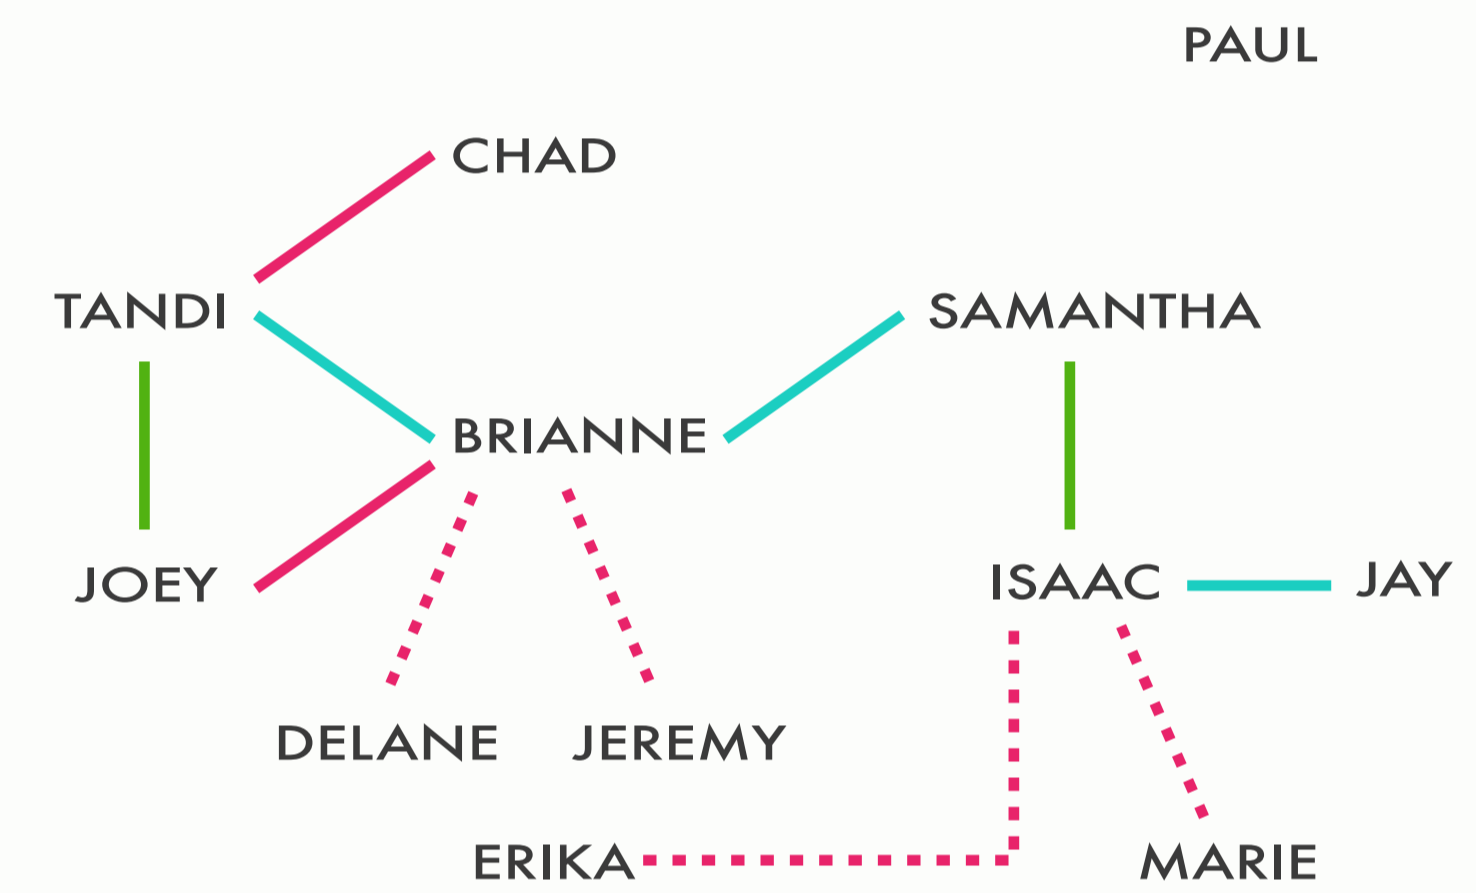

RELATIONSHIP MAP

UNDISCLOSED
UNDISCLOSED

SEASON 2

KEY

- FRIENDS
- FAMILY
- - - EXES
- DATING

PRE-1997

1997 TO MID-1998

EARLY FALL 1998

LATE FALL 1998

WINTER 1998

SPRING 1999

MAY 1999

AUGUST 1999

OCTOBER 1999

NOVEMBER 1999

JANUARY 11, 2000