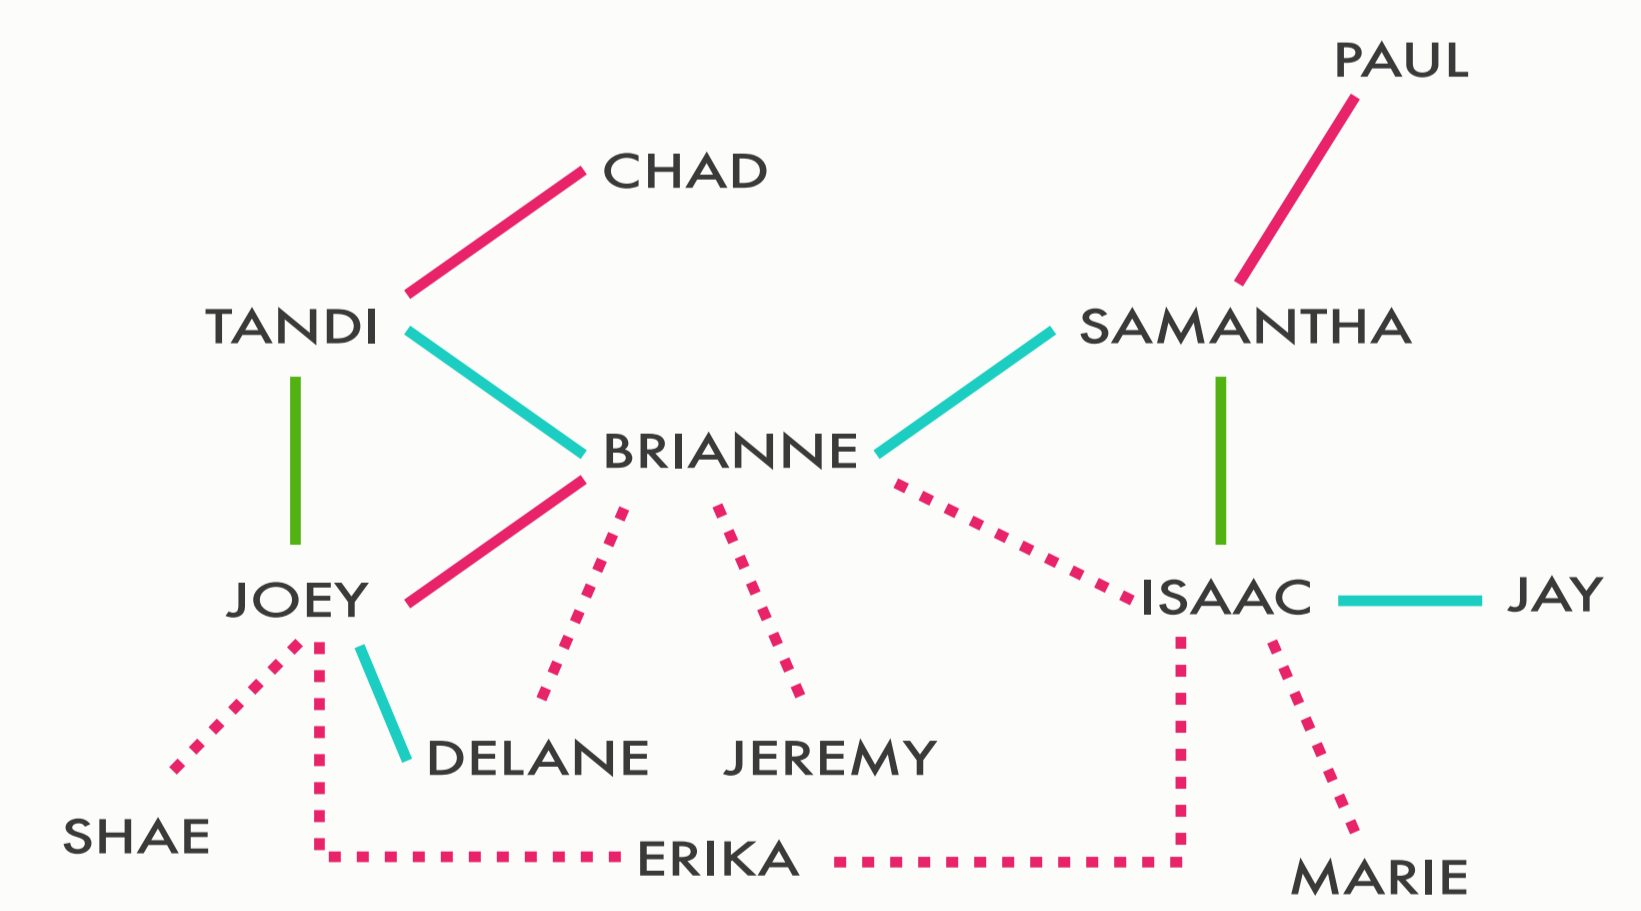

RELATIONSHIP MAP

UNDISCLOSED
UNDISCLOSED

SEASON 2

KEY

- FRIENDS
- FAMILY
- - - EXES
- DATING

PRE-1997

1997 TO MID-1998

EARLY FALL 1998

LATE FALL 1998

WINTER 1998

SPRING 1999

MAY 1999

AUGUST 1999

OCTOBER 1999

NOVEMBER 1999

JANUARY 11, 2000