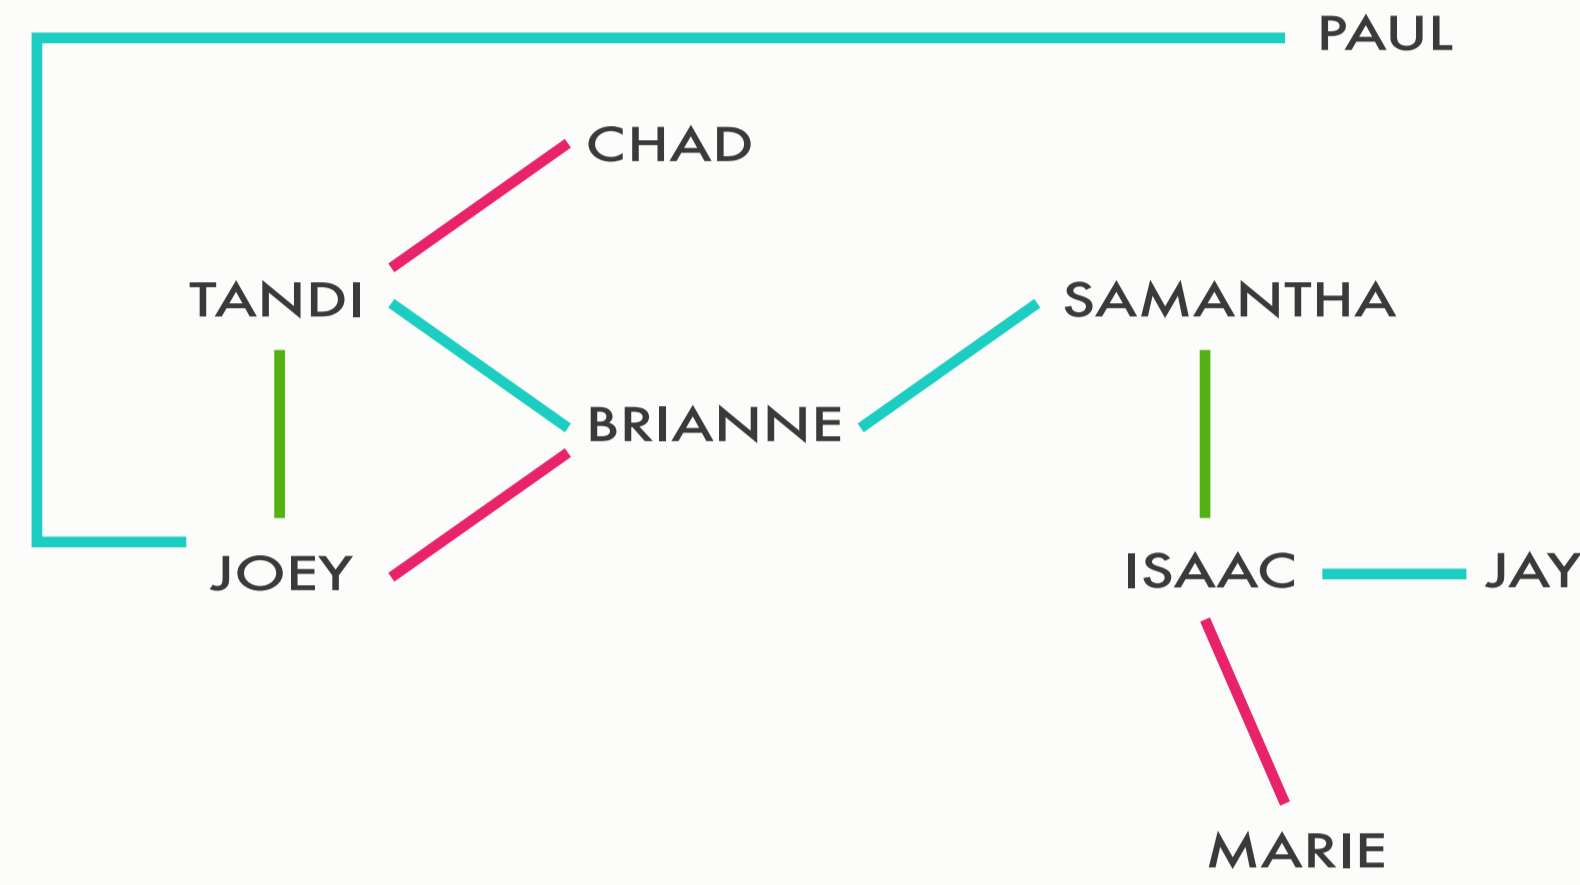

RELATIONSHIP MAP

UNDISCLOSED
UNDISCLOSED

SEASON 2

KEY

- FRIENDS
- FAMILY
- - - EXES
- DATING

PRE-1997

1997 TO MID-1998

EARLY FALL 1998

LATE FALL 1998

WINTER 1998

SPRING 1999

MAY 1999

AUGUST 1999

OCTOBER 1999

NOVEMBER 1999

JANUARY 11, 2000