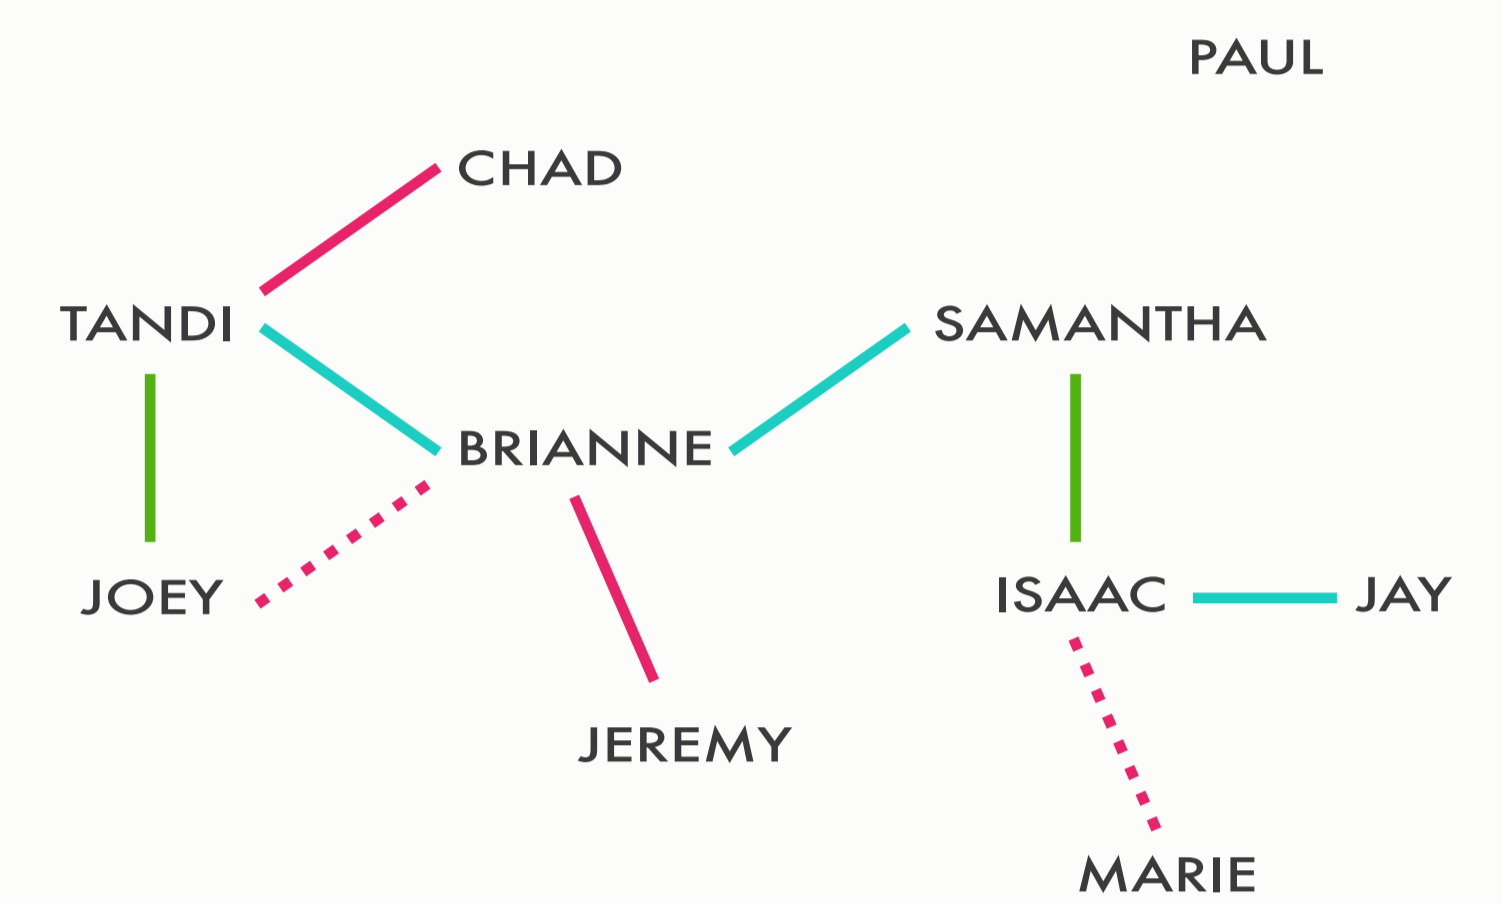

RELATIONSHIP MAP

UNDISCLOSED
UNDISCLOSED

SEASON 2

KEY

- FRIENDS
- FAMILY
- - - EXES
- DATING

PRE-1997

1997 TO MID-1998

EARLY FALL 1998

LATE FALL 1998

WINTER 1998

SPRING 1999

MAY 1999

AUGUST 1999

OCTOBER 1999

NOVEMBER 1999

JANUARY 11, 2000