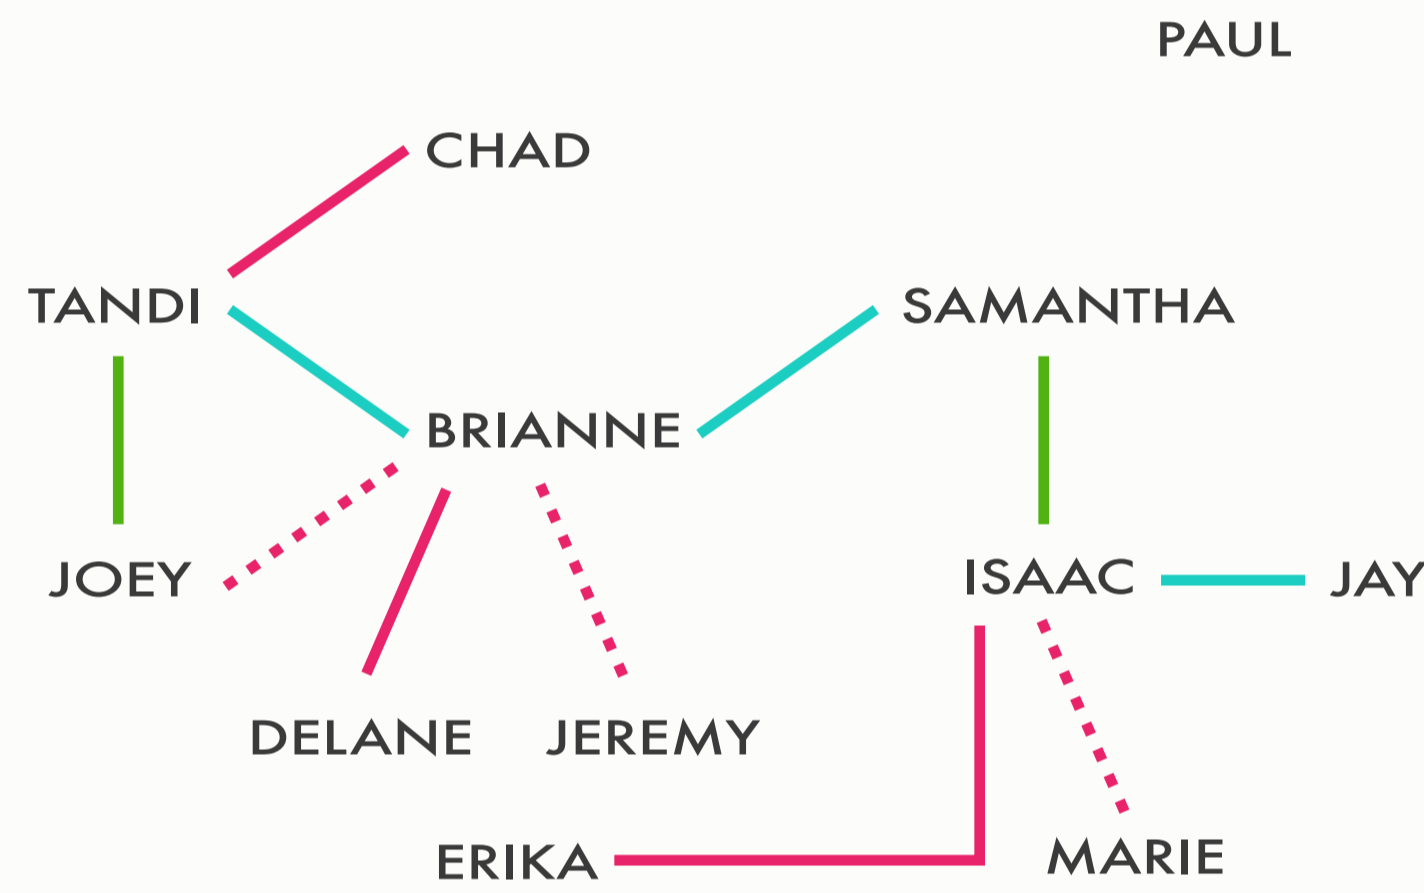

RELATIONSHIP MAP

UNDISCLOSED
UNDISCLOSED

SEASON 2

KEY

- FRIENDS
- FAMILY
- - - EXES
- DATING

PRE-1997

1997 TO MID-1998

EARLY FALL 1998

LATE FALL 1998

WINTER 1998

SPRING 1999

MAY 1999

AUGUST 1999

OCTOBER 1999

NOVEMBER 1999

JANUARY 11, 2000