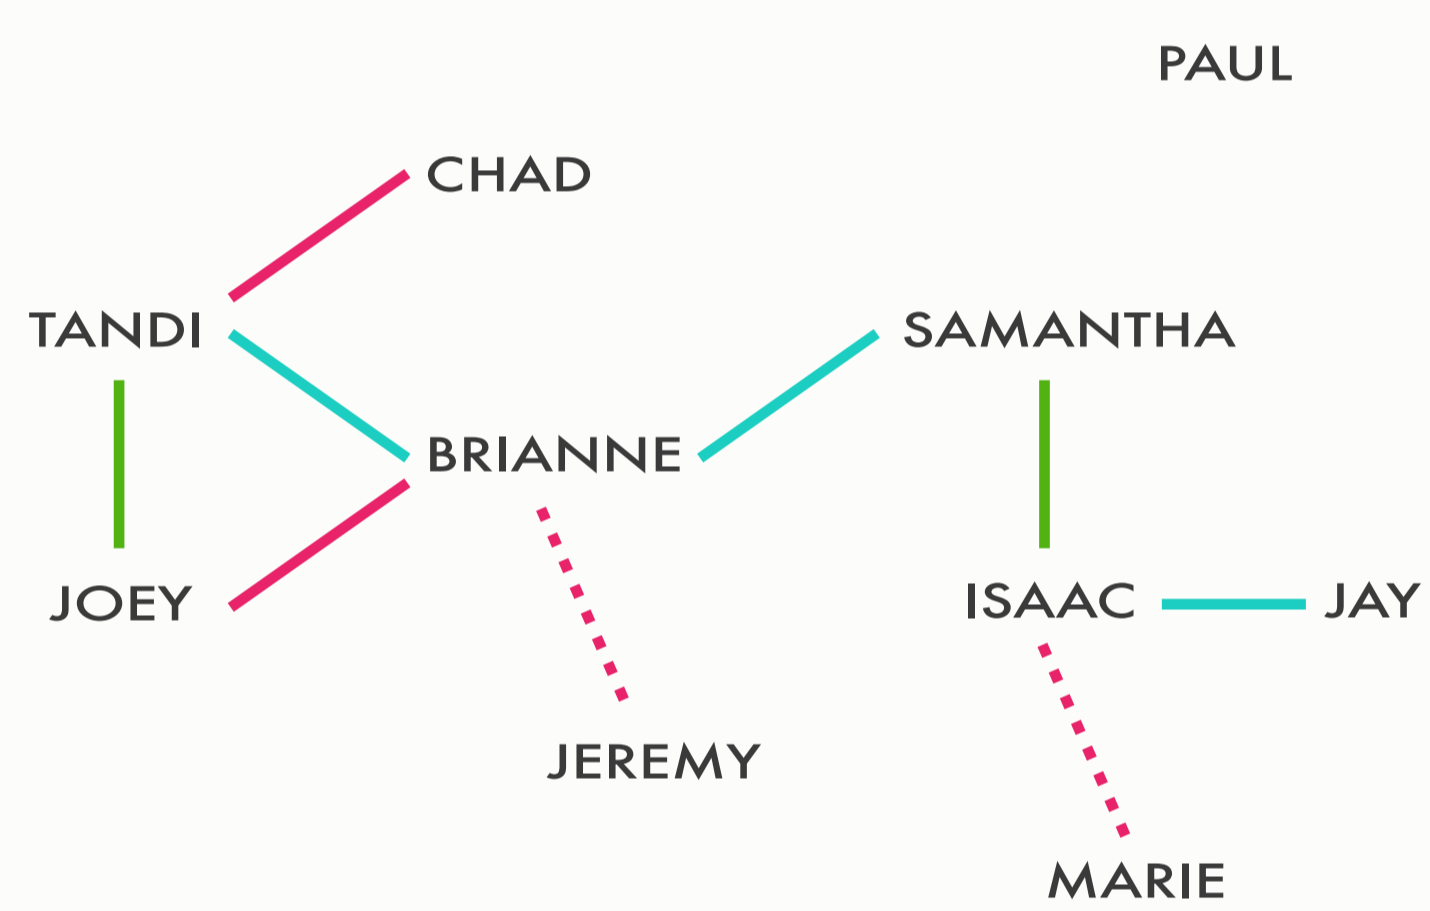

RELATIONSHIP MAP

UNDISCLOSED
UNDISCLOSED

SEASON 2

KEY

- FRIENDS
- FAMILY
- - - EXES
- DATING

PRE-1997

1997 TO MID-1998

EARLY FALL 1998

LATE FALL 1998

WINTER 1998

SPRING 1999

MAY 1999

AUGUST 1999

OCTOBER 1999

NOVEMBER 1999

JANUARY 11, 2000